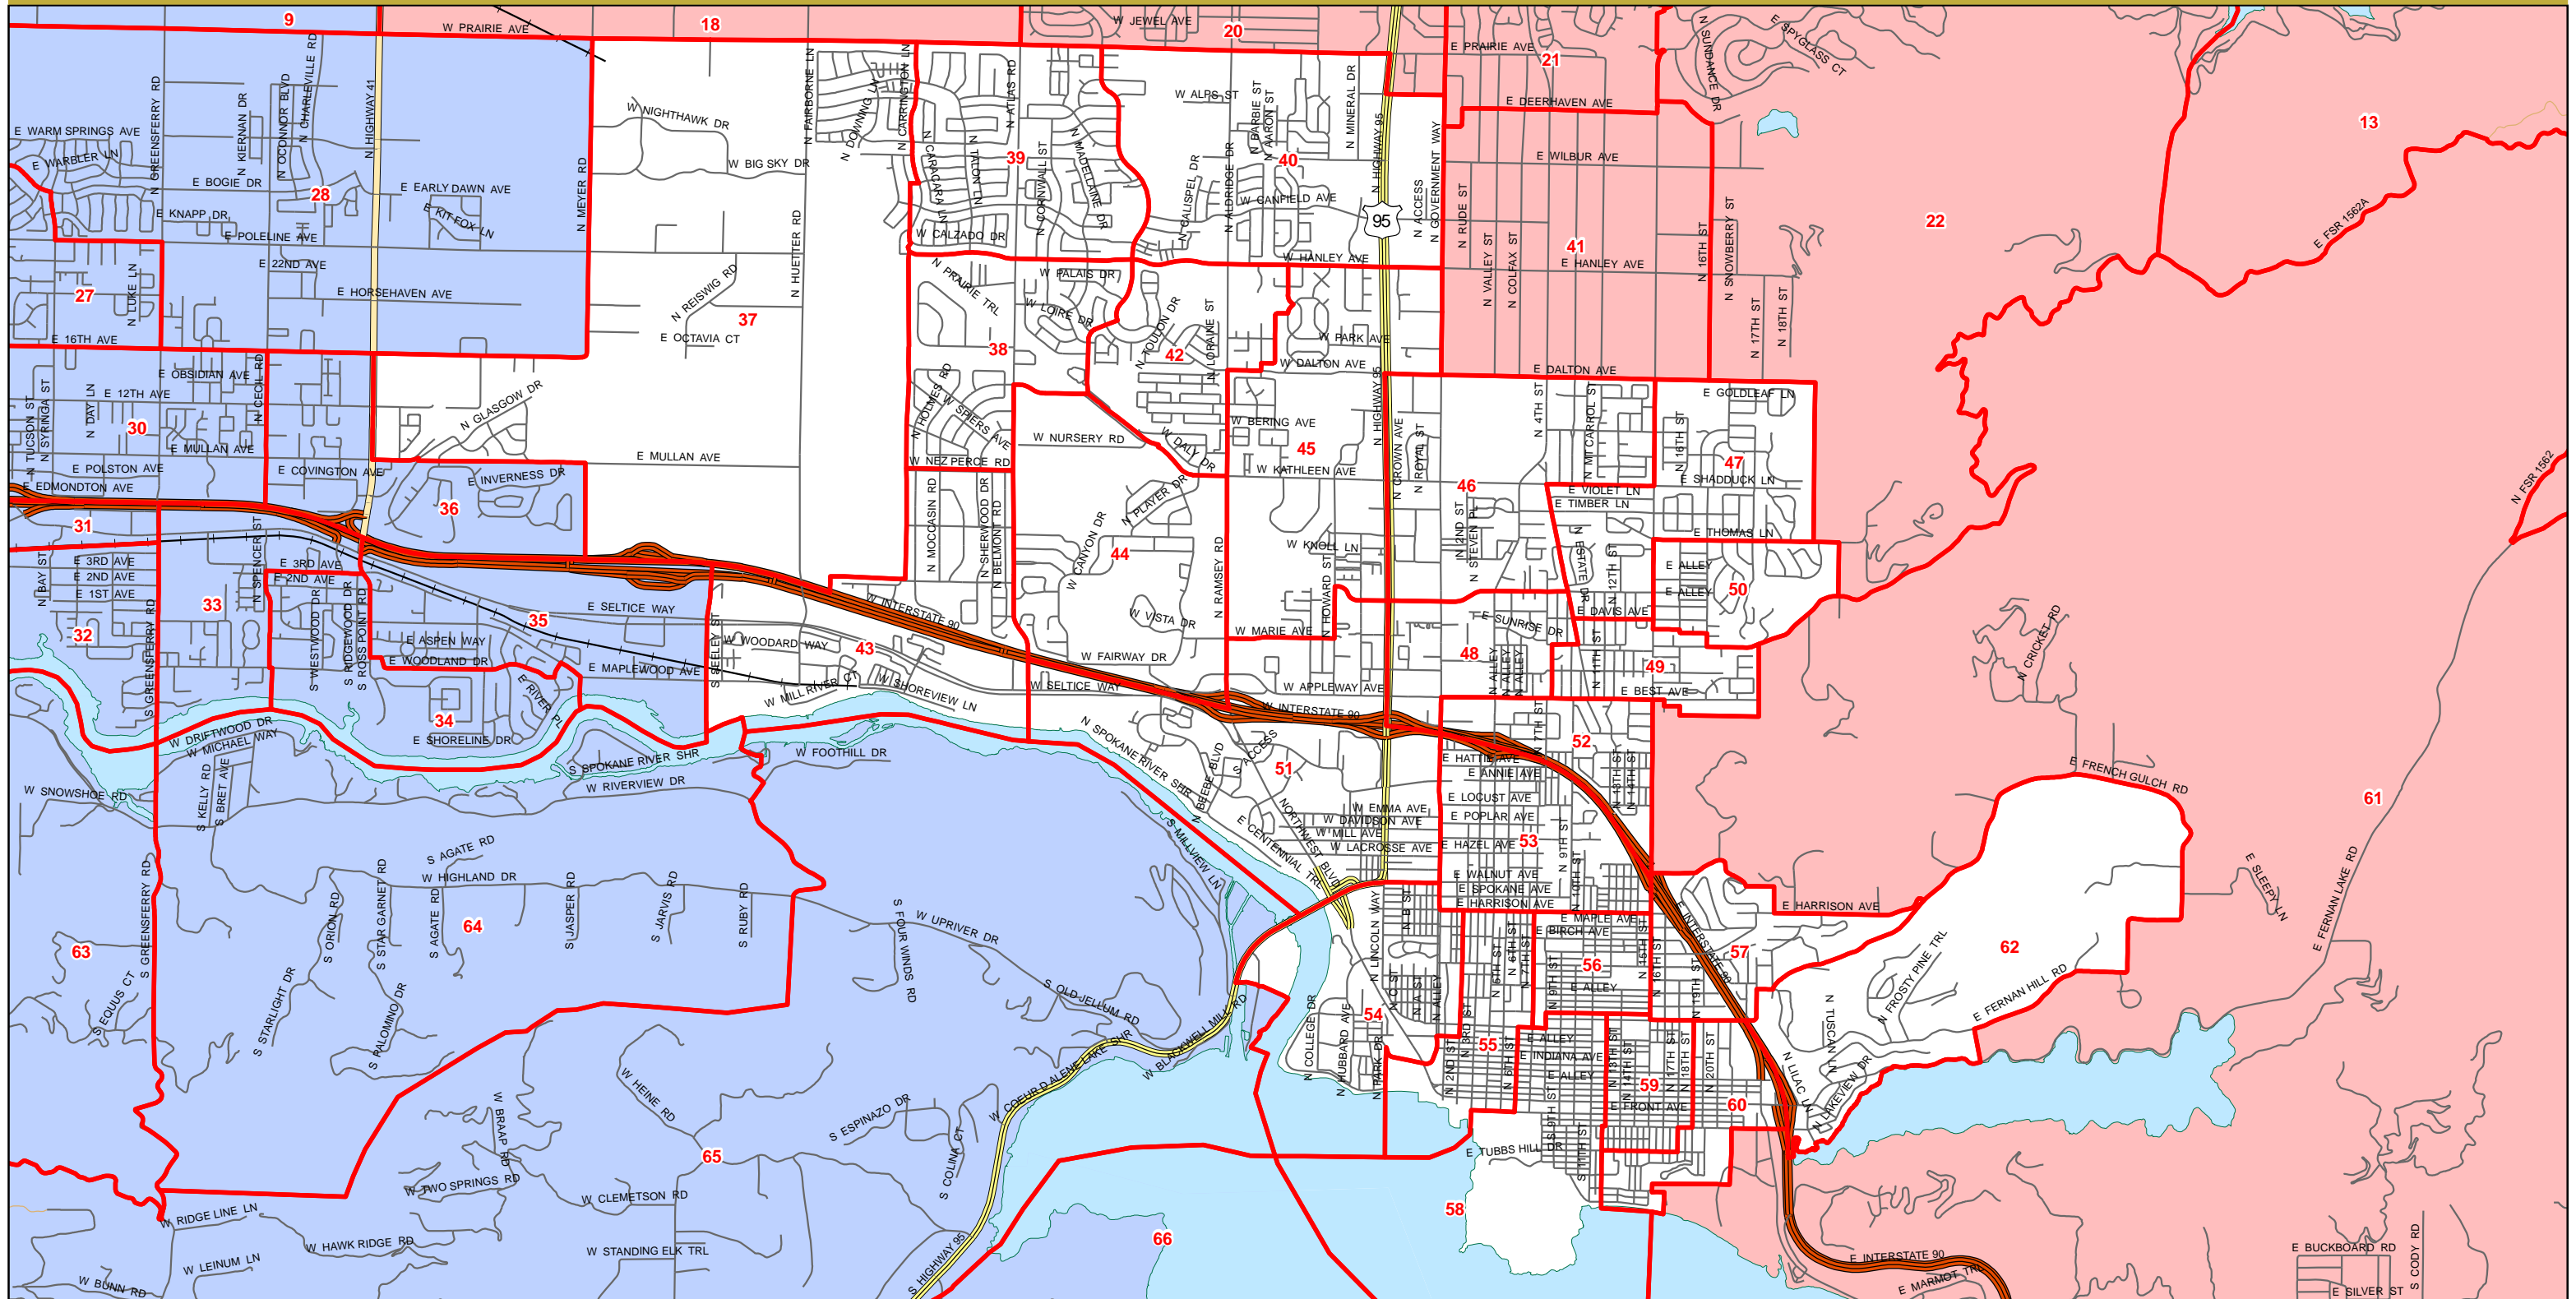

Kootenai County Elections Department Legislative District 4 with Voter Precincts

Kootenai County GIS
 PO Box 9000 Prepared for: KC Elections
 451 N Government Way Prepared by: Kootenai County GIS
 Coeur d' Alene, ID 83814 Issue Date: 01-19-2018
 email: kcgis@kcgov.us Project Filename: Legis4_BL
 www.co.kootenai.id.us Plot File:
 This map is to be used for reference purposes only.
 Kootenai County is not responsible for any inaccuracies contained herein

Precinct Boundry	STATE HIGHWAY	Legislative District 2
INTERSTATE	LOCAL ROAD	Legislative District 3
U.S. HIGHWAY	SEASONAL ROAD	Legislative District 4
	Rail Roads	