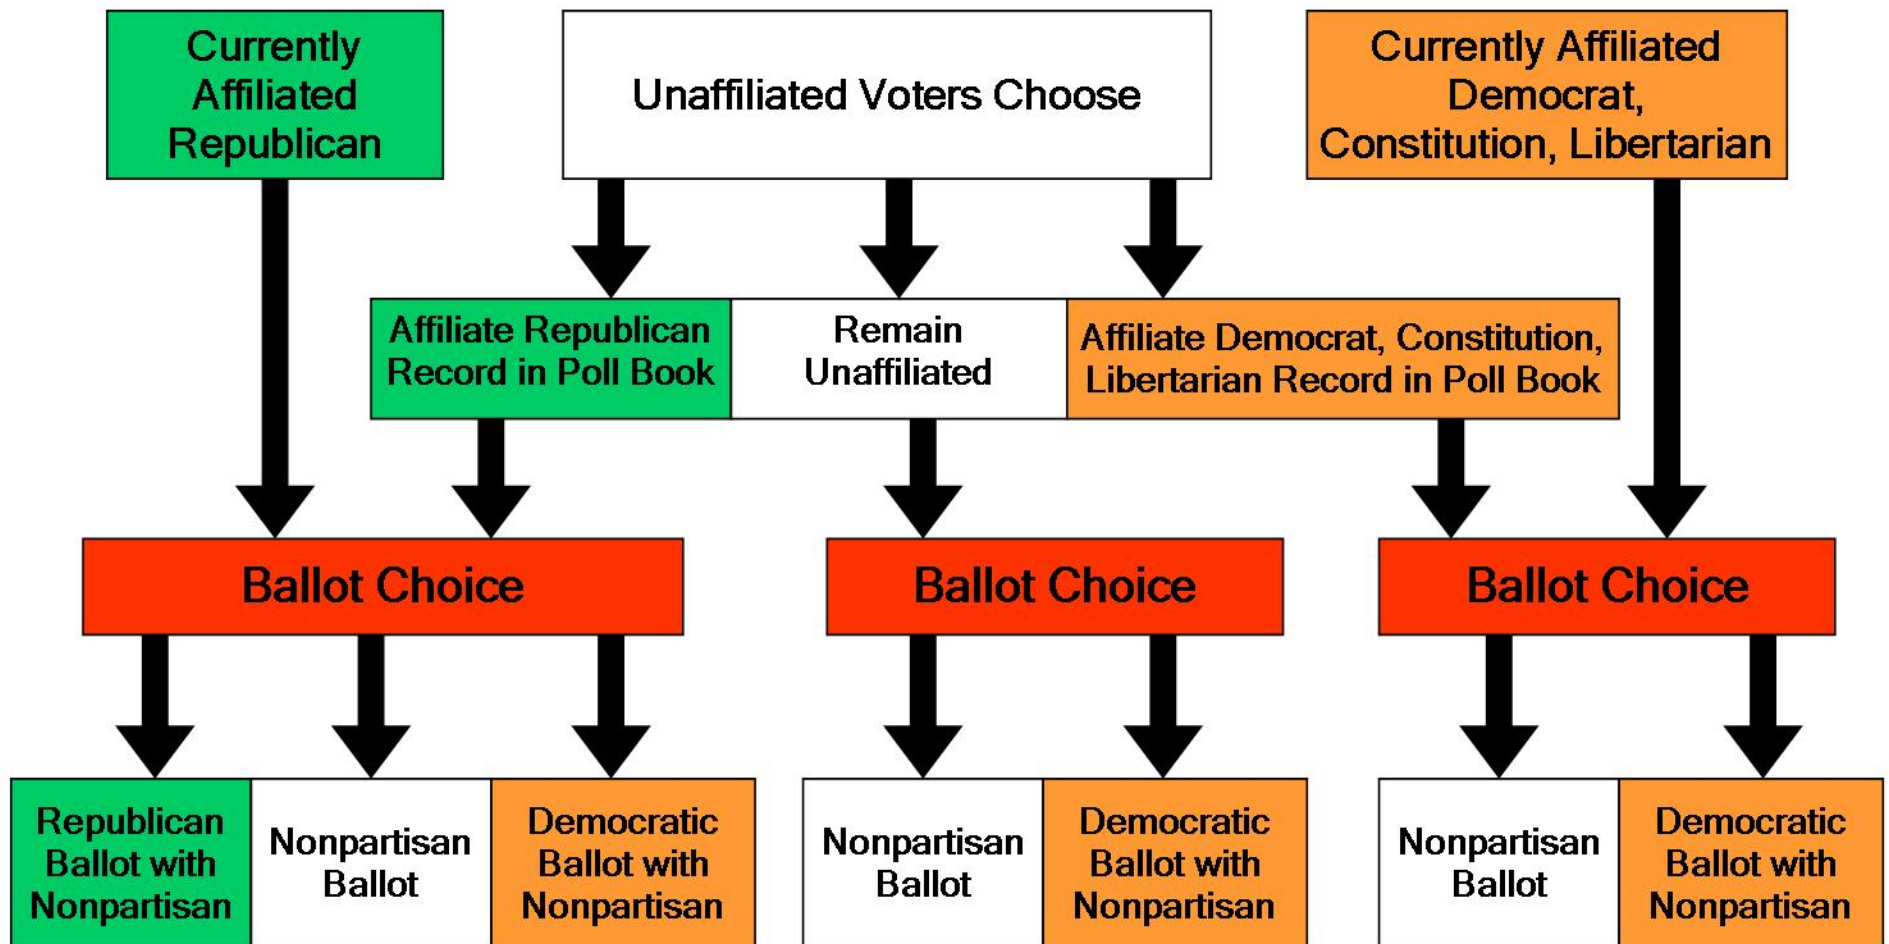

Party Affiliation and Ballot Choice

Party Affiliation and Ballot Choice are recorded in the Poll Book and become public record.

Voter cannot change ballot choice after signing Poll Book. The re-issued ballot must match the voter's choice recorded in the Poll Book.